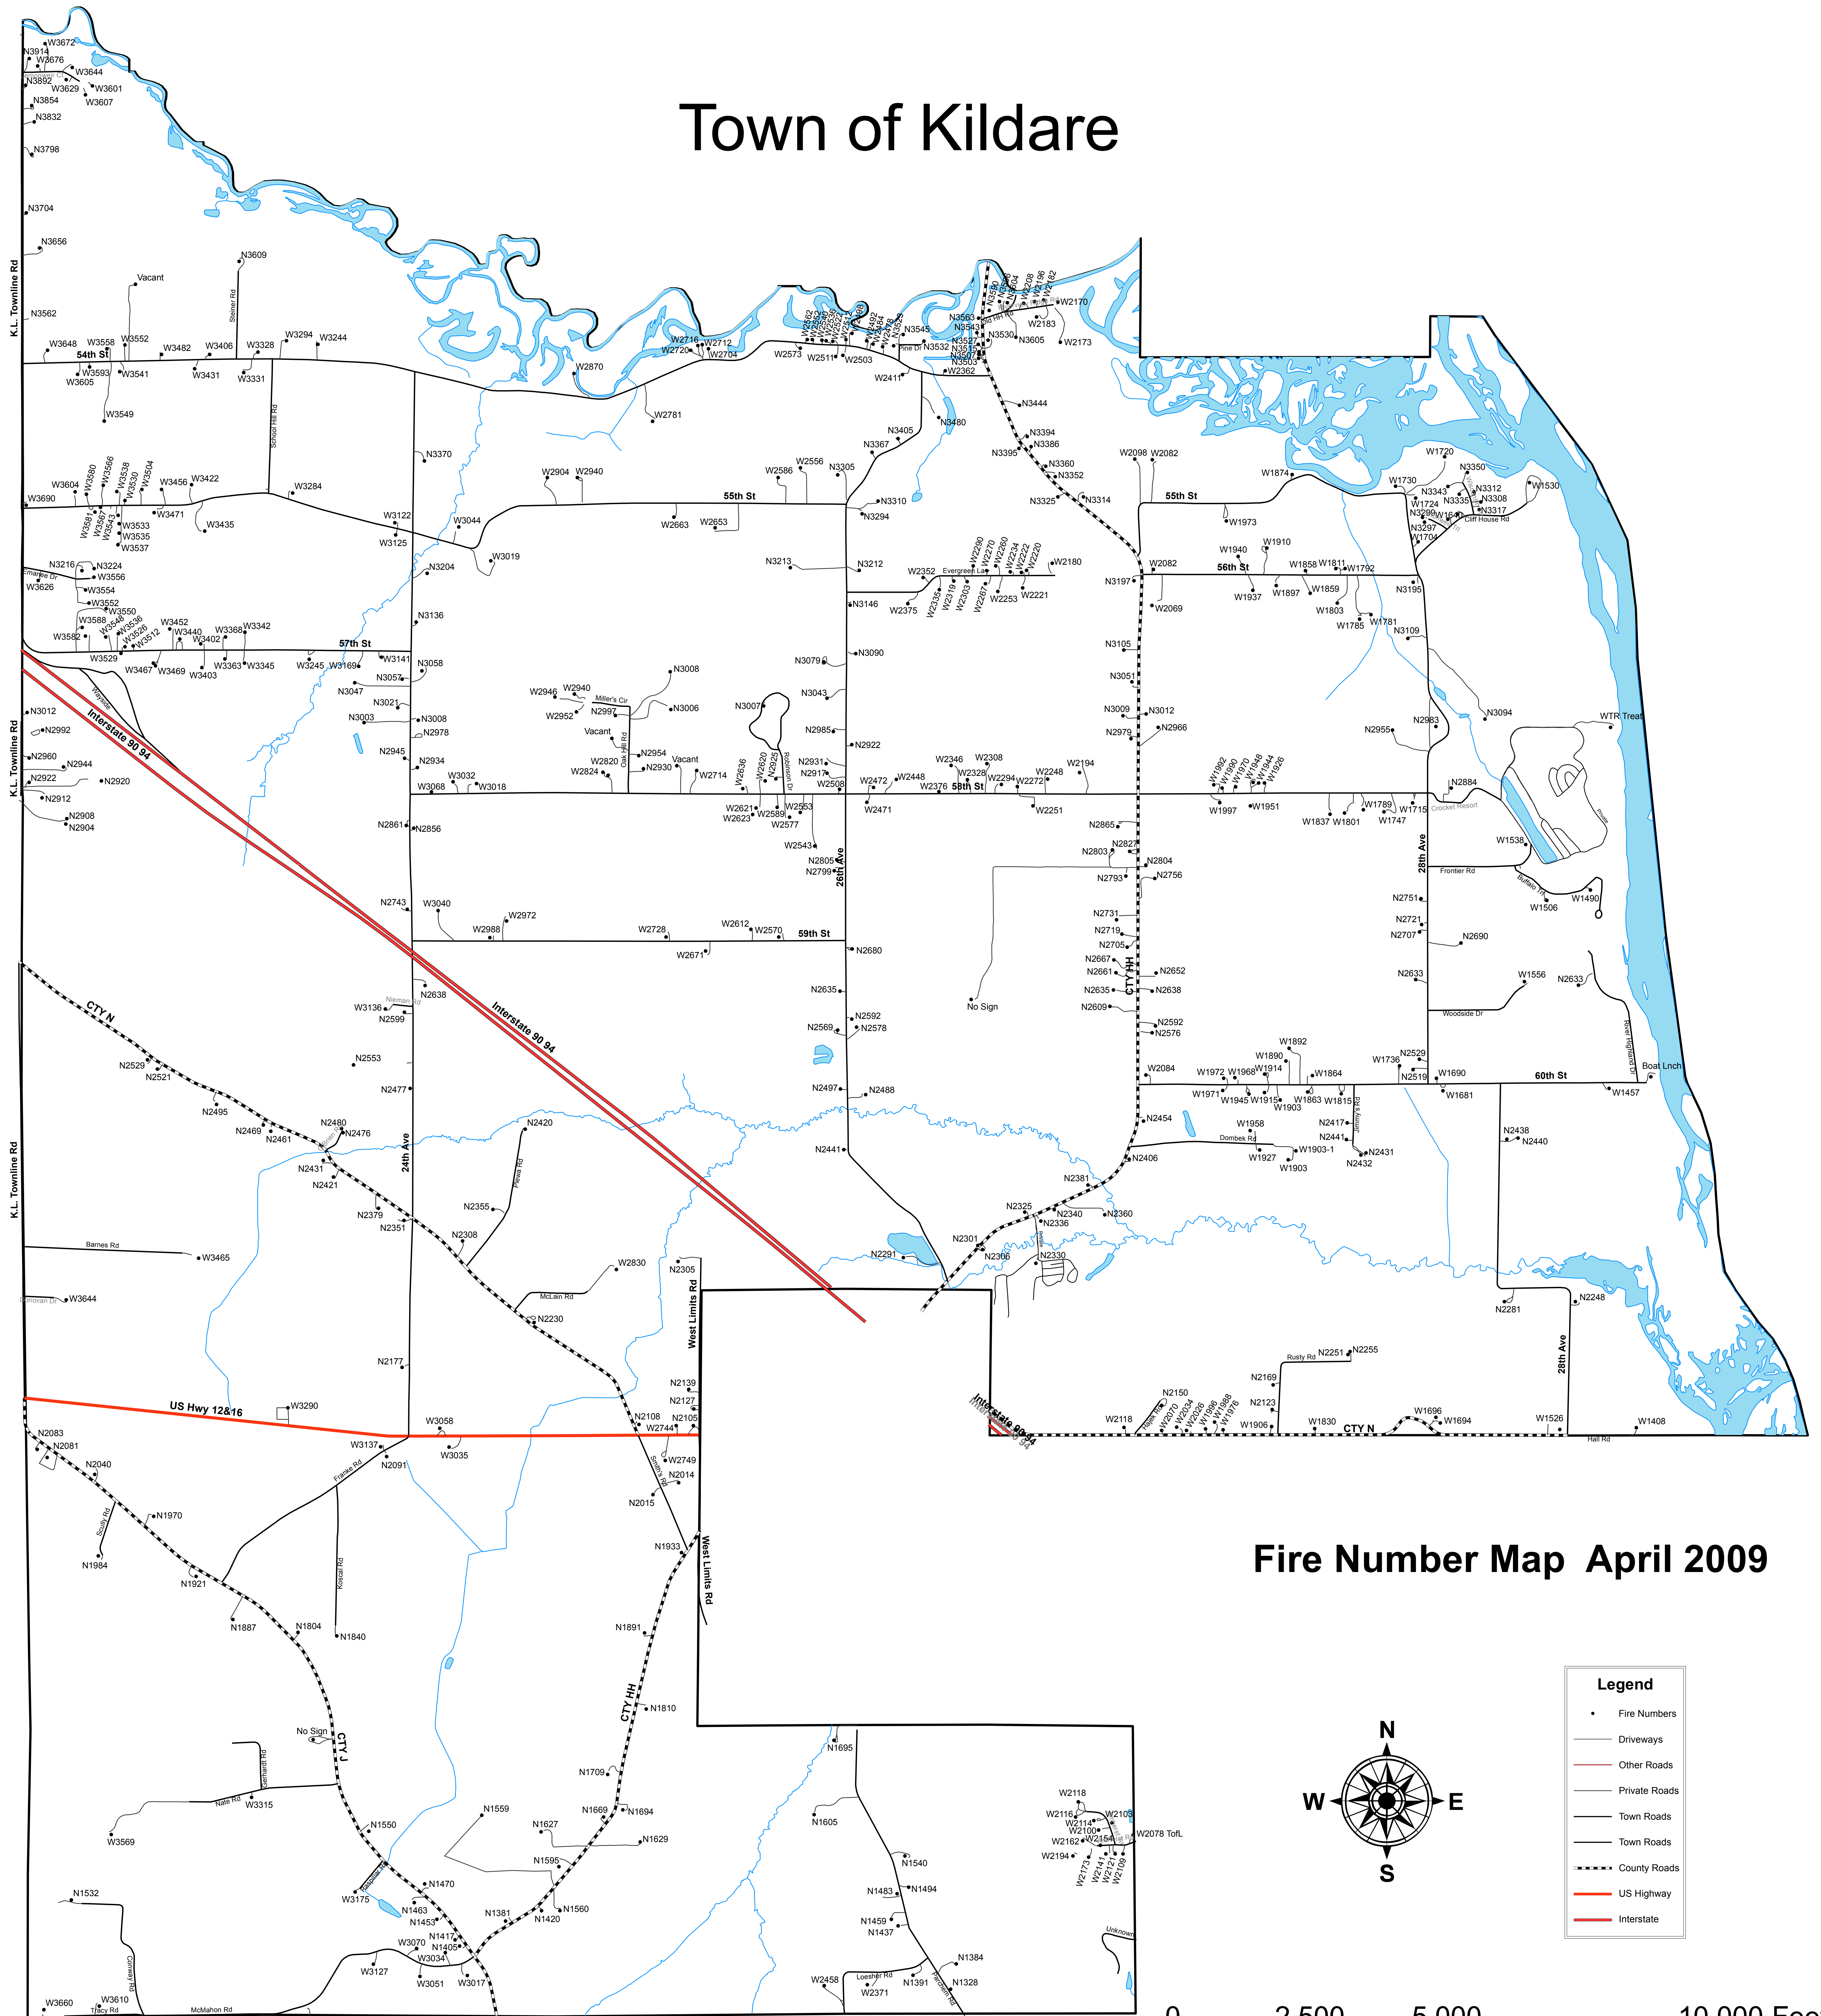

Town of Kildare

Fire Number Map April 2009

- Legend**
- Fire Numbers
 - Driveways
 - Other Roads
 - Private Roads
 - Town Roads
 - Town Roads
 - - - County Roads
 - US Highway
 - Interstate

0 2,500 5,000 10,000 Feet